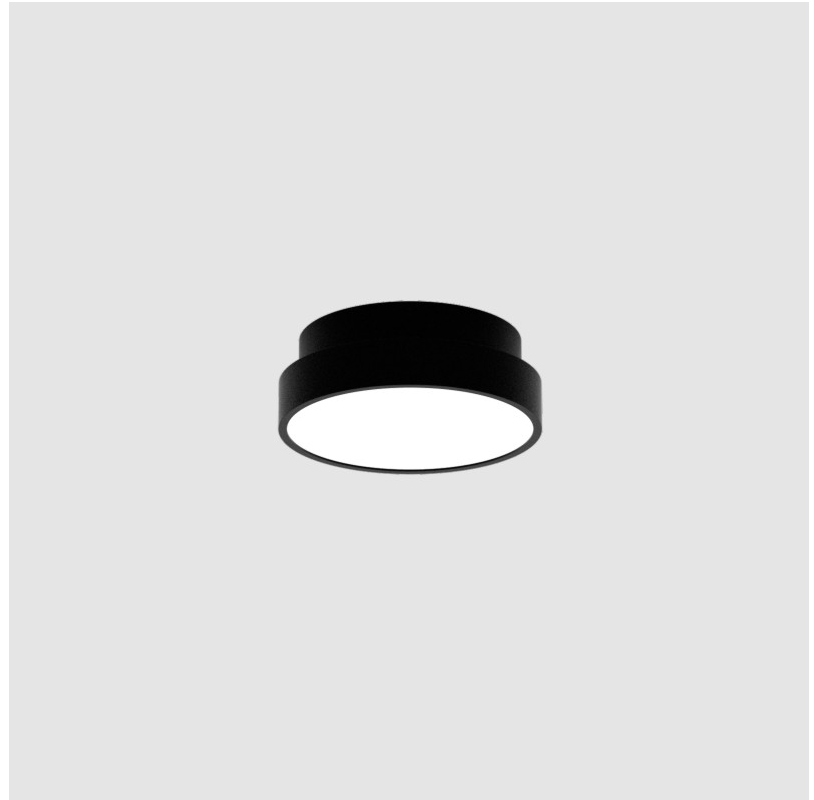

GENERAL

Series: Sign Diva
Subseries: Sign Diva
Partner: Prolicht
Division: Architectural
Installation: Surface
Product Type: Ceiling Surface
Mounting Location: Ceiling
Light Distribution: Direct

PHYSICAL

Shape: Round
Diameter (mm): 200
Diameter (in): 7 7/8
Height (mm): 75
Height (in): 2 15/16
Weight (kg): 1.122
Weight (lbs): 2.474
Diffuser: PMMA - Opal/Micro-Prism/Sparkling Secret/Vintage Industrial with Shine Ring
Fixture Finish: SSR / BKV / CWI / CRY / HAB / UFT / ITA / RUA / FTG / MYG / LOD / PUS / FRO / FUP / KIA / POP / BLS / SPG / MEY / GOH / CHC / COM / ABZ / JAG / OBR / MOS / ROR
Fixture Material: PMMA / Extruded Aluminum / Steel

ELECTRICAL

Lamp Type: LED (Zhaga Standard)
Input Wattage (W): 12.1
Total Output Wattage (W): 11
Dimming: Tri-Mode (Non-Dimming and Phase Dimming (120Vac only) and 0-10V Dimming)
Driver Included: Yes
Driver Location: Integrated
Driver Type: Constant Current - Universal
Driver Class: Class 2
Input Voltage (V): 120 - 277
Constant Current (MA): 350

LED

Color Temperature (°K): 3000 / 3500 / 4000
Max. Delivered Lumen (lm): 1040 / 1058 / 1080
CRI: >90 CRI
Lamp Life (hrs): 50000

OPTICAL

RATINGS AND CERTIFICATIONS

Certified By: Certified for North American Standards
IP rating: IP20