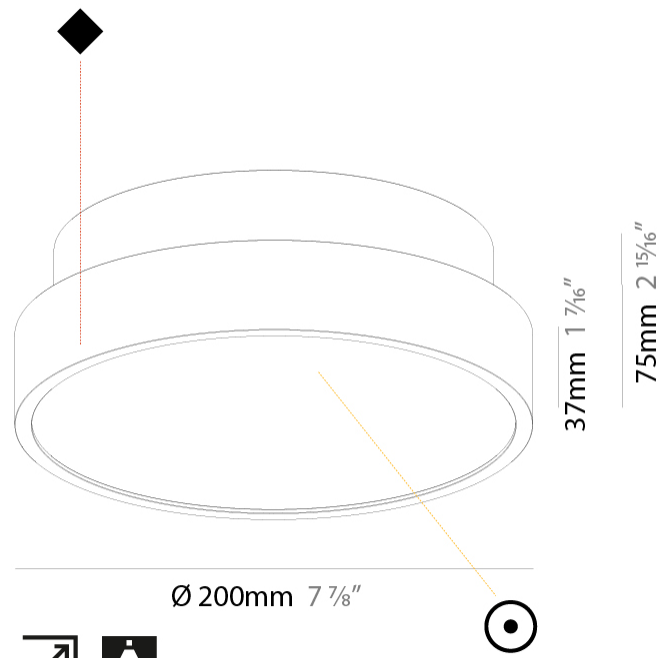

PROJECT	_____
TYPE	_____
SPECIFIER	_____
QUANTITY	_____
DATE	_____

SIGN DIVA SURFACE

A3D090-

base number	LED Dimming	Color Temperature	Finishes (Diamond)	Diffuser with Ring
-------------	-------------	-------------------	--------------------	--------------------

Shape: Round
Diameter (mm): 200
Diameter (in): 7 7/8
Height (mm): 75
Height (in): 2 15/16
Weight (kg): 1.122
Weight (lbs): 2.474
Diffuser: PMMA - Opal/Micro-Prism/Sparkling Secret/Vintage Industrial with Shine Ring
Fixture Finish: SSR / BKV / CWI / CRY / HAB / UFT / ITA / RUA / FTG / MYG / LOD / PUS / FRO / FUP / KIA / POP / BLS / SPG / MEY / GOH / CHC / COM / ABZ / JAG / OBR / MOS / ROR
Fixture Material: PMMA / Extruded Aluminum / Steel

LED

Color Temperature (°K): 3000 / 3500 / 4000
Max. Delivered Lumen (lm): 1040 / 1058 / 1080
CRI: >90 CRI
Lamp Life (hrs): 50000

OPTICAL

RATINGS AND CERTIFICATIONS

Certified By: Certified for North American Standards
IP rating: IP20

PHYSICAL

Shape: Round
 Diameter (mm): 200
 Diameter (in): 7 7/8
 Height (mm): 75
 Height (in): 2 15/16
 Weight (kg): 1.122
 Weight (lbs): 2.474
 Fixture Material: PMMA / Extruded Aluminum / Steel

ELECTRICAL