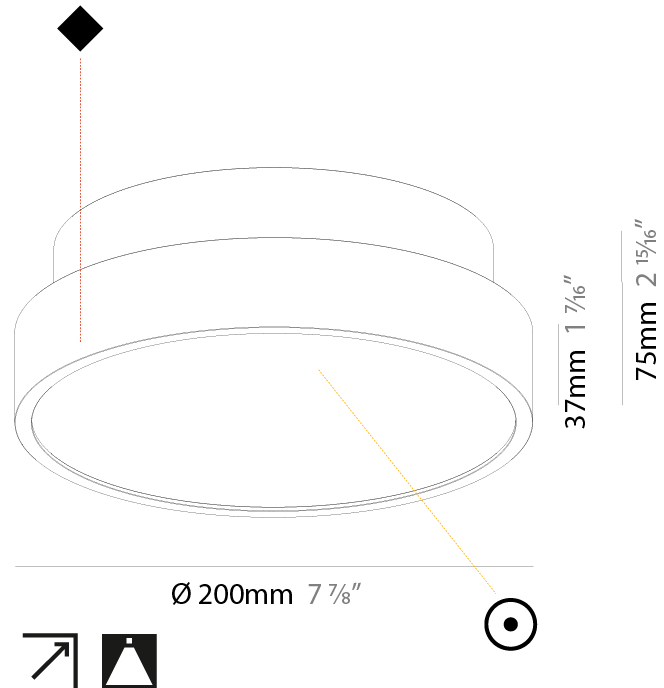

Shape: Round
Diameter (mm): 200
Diameter (in): 7 7/8
Height (mm): 75
Height (in): 2 15/16
Weight (kg): 1.122
Weight (lbs): 2.474
Diffuser: PMMA - Opal/Micro-Prism/Sparkling Secret/Vintage Industrial with Shine Ring
Fixture Finish: SSR / BKV / CWI / CRY / HAB / UFT / ITA / RUA / FTG / MYG / LOD / PUS / FRO / FUP / KIA / POP / BLS / SPG / MEY / GOH / CHC / COM / ABZ / JAG / OBR / MOS / ROR
Fixture Material: PMMA / Extruded Aluminum / Steel

PHYSICAL

Shape: Round
 Diameter (mm): 200
 Diameter (in): 7 7/8
 Height (mm): 75
 Height (in): 2 15/16
 Weight (kg): 1.122
 Weight (lbs): 2.474
 Fixture Material: PMMA / Extruded Aluminum / Steel

ELECTRICAL

LED

Color Temperature (°K): 3000
 Max. Delivered Lumen (lm): 1040
 CRI: >92 CRI
 Lamp Life (hrs): 50000

OPTICAL

RATINGS AND CERTIFICATIONS

Certified By: Certified for North American Standards
 IP rating: IP20